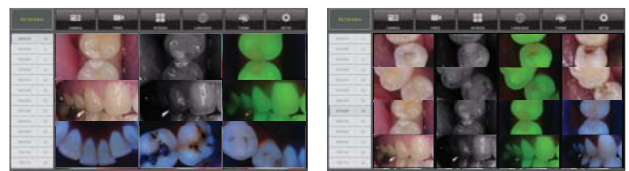

-  **Supports three UI themes**  
Selectable UI style for user's desire

-  **Various screen division**  
1,2,3,4,5 division screen support

-  **Download 1,000 possible files**  
Store up to 1000 files on internal memory