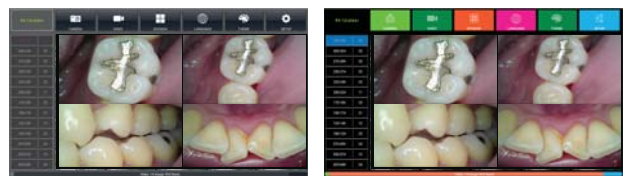

- **Supports three UI themes**
  Selectable UI style for user's desire

- **Various screen division**
  1,2,3,4,5 division screen support