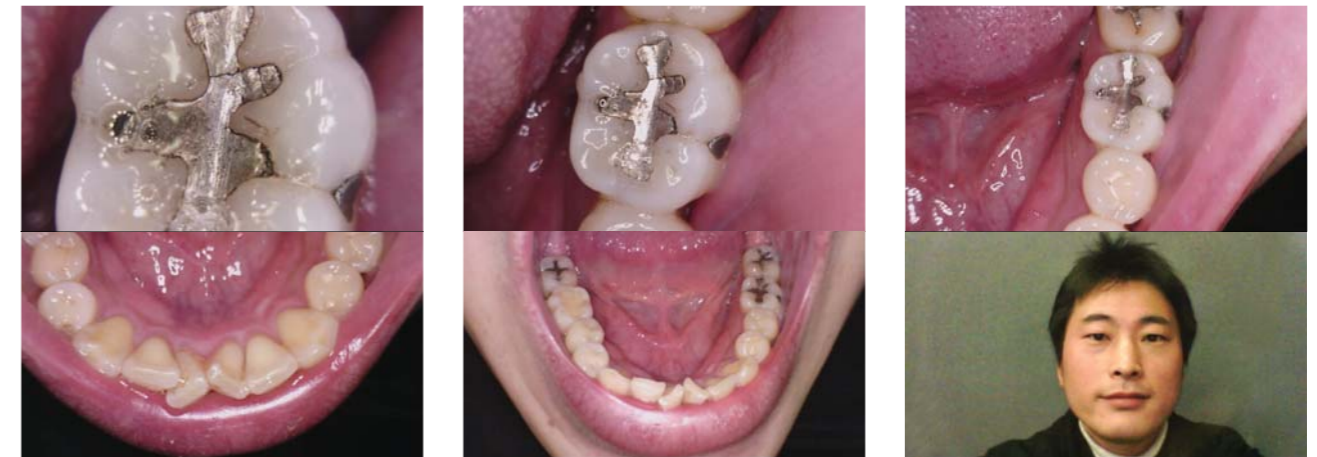

- Macro to infinity**
Camera is able to focus from macro mode (close) to infinity that includes a full arch and face shot.
- Auto-focus**
Camera is able to focus in any position not only inside of oral cavity but also full arch and face shot.
- FHD image support**
The device shows FHD (1080p) in live image supported by a 5M sensor.
- Color impressions**
Adjust the color impression on camera to fit different monitors or screen.
- Black&White function**
Capture and save X-ray film image to PC

Ergonomic design

- Dental handpiece design**
Most familiar design for dentists.
- Metal body case**
Metal body case increases product durability.
- Slim head size**
Slim head design makes it easier to approach the oral cavity with camera.
- Retraction head design**
Retract patient's tongue and cheek to get better image.
- Efficient brightness**
12 pcs LEDs makes for efficient brightness.
- Dual capture buttons**
Capture buttons are placed on the top and bottom side of camera to make for an easy capture in any position
- LED indicators**
LED indicators show the device status and mode.

Convenience

- Mouse function**
Built-in mouse function for user convenience.
- Zoom function**
Ability to enlarge the image with zoom feature to support user convenience.
- LED brightness adjust**
Ability to adjust the LED brightness.
- Support twain driver**
Support twain driver allows for use in almost any dental imaging software.
- Software compatibility**
Able to be used with almost any dental imaging software in the market.
- Detachable USB cable**
Detachable USB cable makes it easy to move the camera to other dental chairs.

Macro to Infinity

Camera is able to focus from macro mode (close) to infinity that includes a full arch and face shot.

FHD image support

The device shows FHD (1080p) in live image supported by a 5M sensor.