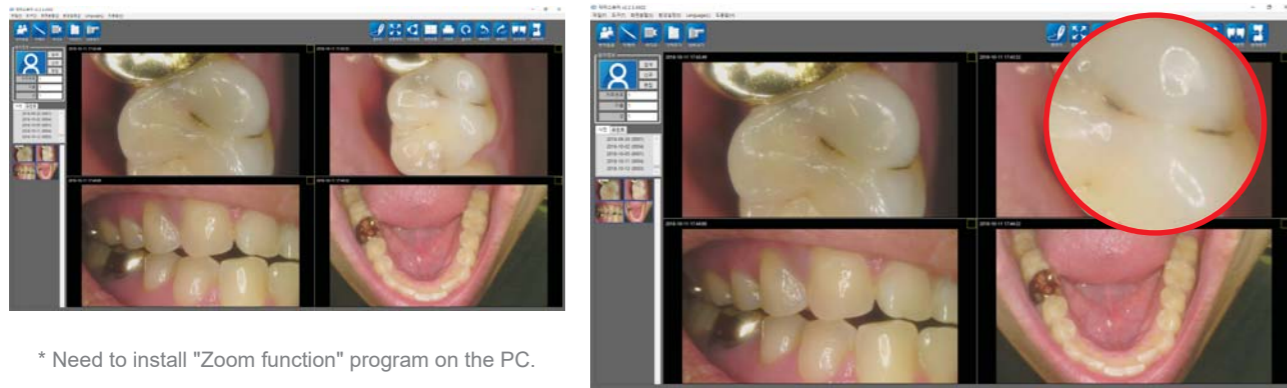

Dental Camera

-IC-WHT60 -IC-WHW61
 -IC-DCAM70 -IC-DCAU71
 -IC-EZAM80 -IC-EZAU81
 -IC-WHMA90 -IC-WHCD100

Curing Light

-CL-DLT30 -CL-DL10
 -CL-DC20 -CL-AT24

Apex Locator

-AL-DF10 -AL-DFA20

Zoom function

Ability to enlarge the image with zoom feature to support user convenience.

* Need to install "Zoom function" program on the PC.

Software compatibility

Able to be used with almost any dental imaging software in the market.

1 Specification

Model	IC-WHMA90	
Camera	Power source	5V (USB power)
	Size	Approx. 128 x 21.5 x 32 mm
	Weight	Approx. 61g (2.2oz)
	Sensor type	5M CMOS sensor
	Lighting	White LED x 12 pcs
	Focusing	Auto-focus
	Focus range	Macro to infinity
USB cable	cable length	Approx. 3 M (9.8ft)

- Macro to infinity**
Camera is able to focus from macro mode (close) to infinity that includes a full arch and face shot.
- Auto-focus**
Camera is able to focus in any position not only inside of oral cavity but also full arch and face shot.
- FHD image support**
The device shows FHD (1080p) in live image supported by a 5M sensor.
- Color impressions**
Adjust the color impression on camera to fit different monitors or screen.
- Black&White function**
Capture and save X-ray film image to PC

Ergonomic design

- Dental handpiece design**
Most familiar design for dentists.
- Metal body case**
Metal body case increases product durability.
- Slim head size**
Slim head design makes it easier to approach the oral cavity with camera.
- Retraction head design**
Retract patient's tongue and cheek to get better image.
- Efficient brightness**
12 pcs LEDs makes for efficient brightness.
- Dual capture buttons**
Capture buttons are placed on the top and bottom side of camera to make for an easy capture in any position
- LED indicators**
LED indicators show the device status and mode.